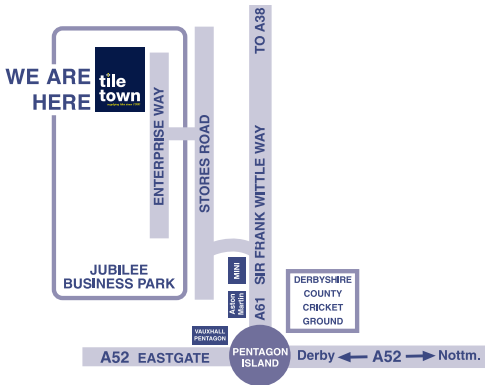

**OPENING TIMES FOR ENTERPRISE WAY**

15 Enterprise Way, Jubilee Business Park,  
Stores Road, Derby DE21 4BB

**Tel: 01332 293030**

**info@tiletown.co.uk**

**www.tiletown.co.uk**

Mon - Fri  
Saturday  
Sunday