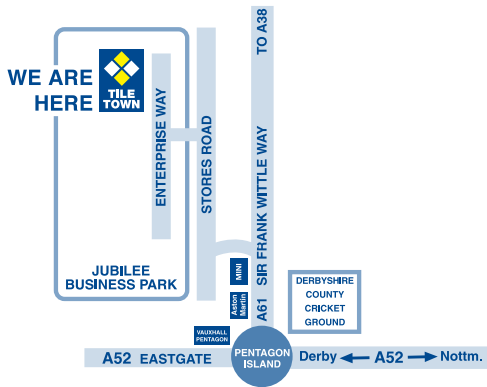

e: info@tiletown.co.uk ◆
w: www.tiletown.co.uk ◆

OPENING TIMES FOR ENTERPRISE WAY

15 Enterprise Way, Jubilee Business Park,
Stores Road, Derby DE21 4BB

Tel: 01332 293030

info@tiletown.co.uk www.tiletown.co.uk

Mon - Friday	7.30am - 4.30pm
Saturday	9am - 1pm
Sunday	Closed

OPENING TIMES FOR ALVASTON

1221 London Road,
Alvaston, Derby DE24 8QH

Tel: 01332 571175

info@tiletown.co.uk www.tiletown.co.uk

Mon - Friday	7.30am - 4.30pm
Saturday	9am - 4pm
Sunday	Closed